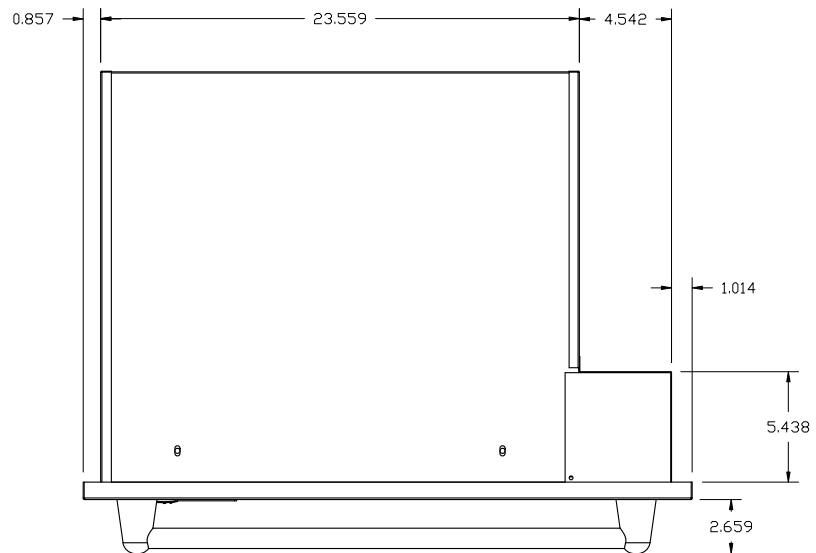

TEWD30-B: 30" WARMING DRAWER

LAST UPDATE: 08/11