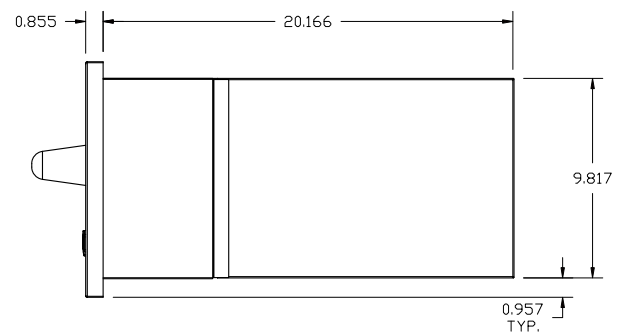

TEWD30-B: 30" WARMING DRAWER

LAST UPDATE: 08/11