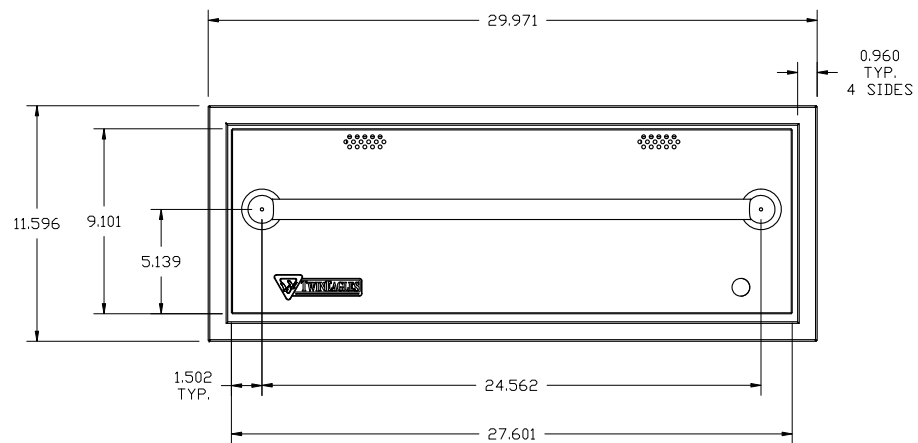

TEWD30-B: 30" WARMING DRAWER

LAST UPDATE: 08/11