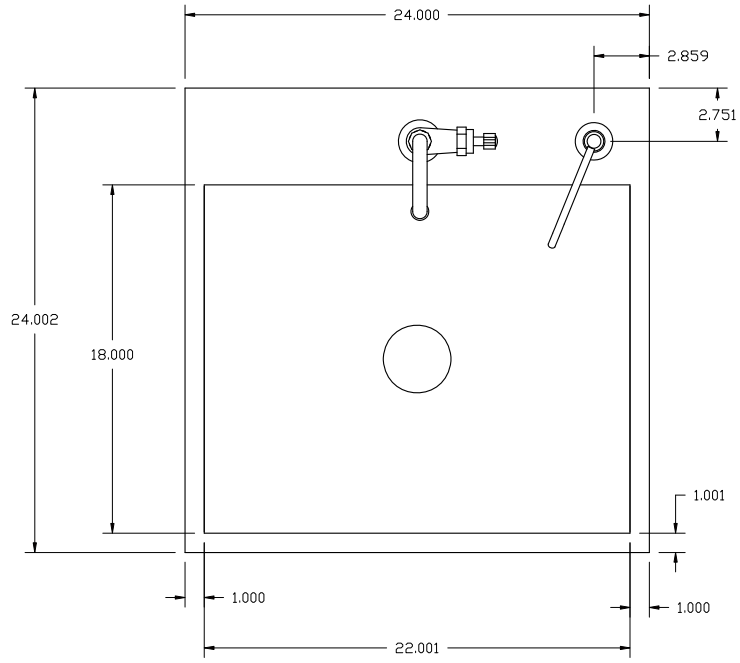

TEOS24: 24" OUTDOOR SINK

LAST UPDATE: 06/13