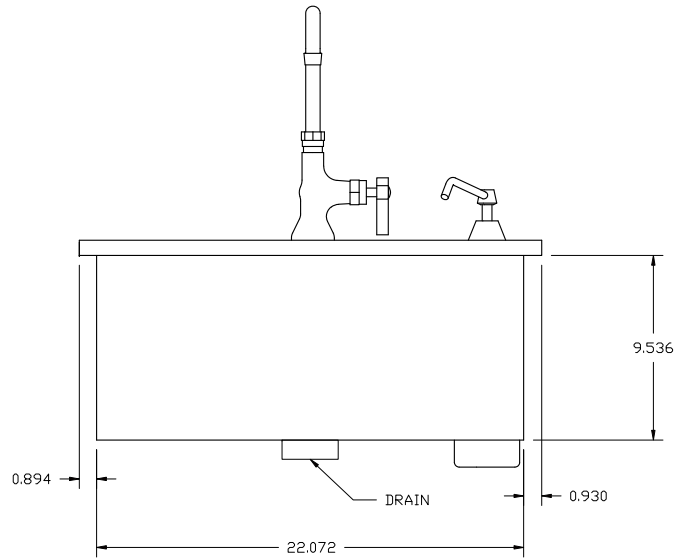

TEOS24: 24" OUTDOOR SINK

LAST UPDATE: 06/13