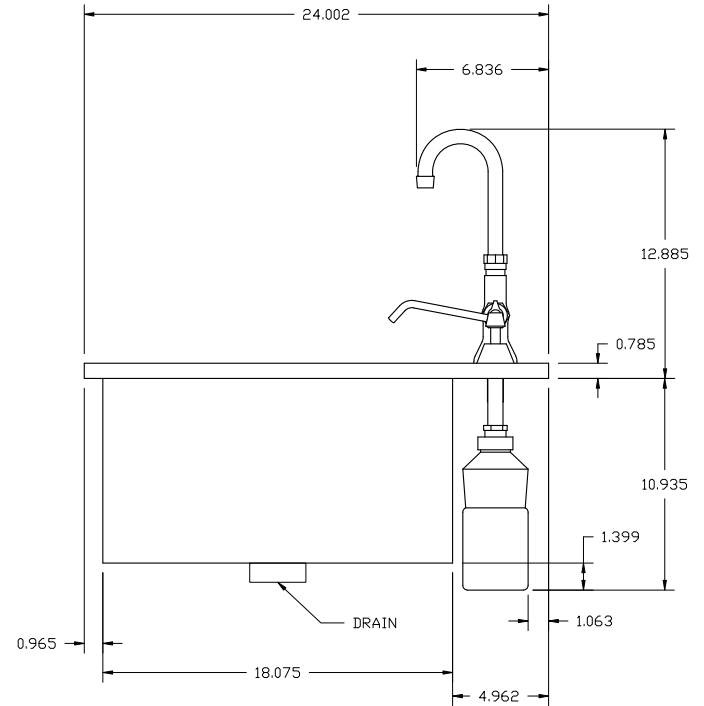

TEOS24: 24" OUTDOOR SINK

LAST UPDATE: 06/13